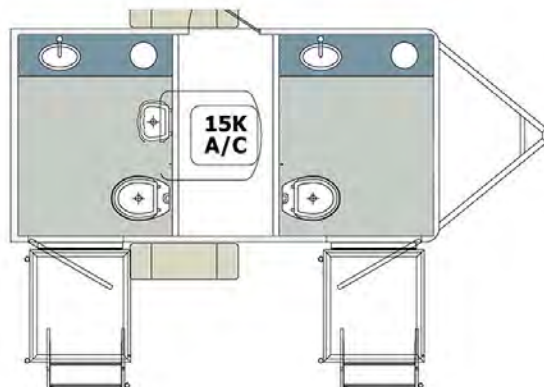

PORTABLE RESTROOM TRAILERS, LLC

Mobile Restroom Trailers

Provide your guests with LUXURY!

Comfort Series 2 Station

THIS IS OUR #1 BACKYARD UNIT

With the compact and lighter-weight design, it's easy to maneuver in tight spaces, making this the ideal selection for smaller events up to 250 guests. There are private, spacious suites for both men and women. Each suite includes a water-saving china flushable toilet, toilet-paper holder, wall-to-wall lockable vanity with solid surface countertops with under-mounted sink, large shatterproof mirror, metered faucets, and in-counter wastebasket with soap and paper-towel dispenser. The men's suite also includes a water saving urinal.

Accompanying a family member into the restroom is easy with the two low riser steps and roomy interior. Your guest will be comfortable in the climate control environment with air conditioning and heat. Easy towing, speedy setup, ideal comfort for your guest, quick clean-up, just hitch and tow.

Available with 3 or 4 season package

Color choices available by order

Length 12 ft
 Fresh Water Capacity 125 gal
 Waste Tank (1100 flushes) 370 gal
 Weight 3,937 lbs
 Power Supply: 110v 20amp

1-877-600-TOILETS