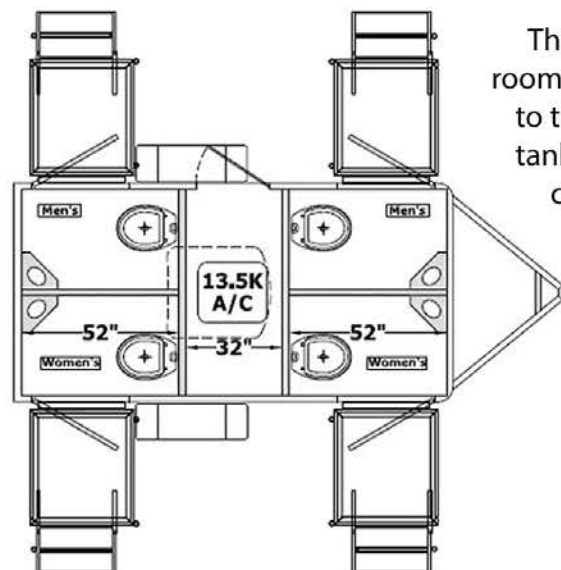

THE WOMEN'S SUITE

- 1 pedal-flush, water-saving china flushable toilet
- Space-saving stainless steel corner sink
- Solid surface countertop
- Shatter-proof mirror
- Self-closing faucet
- Wastebasket
- Soap and paper-towel dispenser
- Toilet-paper holder

THE MEN'S SUITE

- 1 pedal-flush, water-saving china flushable toilet
- Space-saving stainless steel corner sink
- Solid surface countertop
- Shatter-proof mirror
- Self-closing faucet
- Wastebasket
- Soap and paper-towel dispenser
- Toilet-paper holder

Fully Climate Controlled with AC and Heat Strips

Durable white fiberglass interior
Insulated walls and ceiling
1-piece non-skid rubber flooring

LENGTH 12'
WIDTH 6'
FRESH WATER TANK 125 GAL
WASTE TANK 370 GAL
Power Supply: 110 v 30 amp