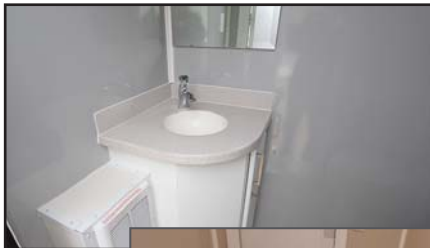

Each Suite Features

- White Water-resistant cabinetry
- Private stalls
- Corner sinks
- Metered faucets
- Solid surface countertops
- Large mirrors
- White ceramic china flush toilet
- Urinal (1 suite only)