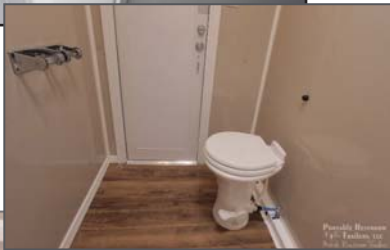

Signature Series

4 STATION

Whatever Your Event

PORTABLE RESTROOM TRAILERS, LLC

portablerestroomtrailers.com

We Have The Right Solution

Calypso

The Calypso portable restroom trailer is as classy as it is durable and nearly maintenance free.

Each Suite Features

- White Water-resistant cabinetry
- Private stalls
- Corner sinks
- Metered faucets
- Solid surface countertops
- Large mirrors
- White ceramic china flush toilet
- Urinal (1 suite only)

Heavy duty fold-up aluminum steps and rails for easy access.

Equipped with Hot Water Hand Wash!

Fully climate-controlled environment maintained by air conditioning and 3 season heat package!

Get electronic notifications on your mobile device for efficient monitoring.
Available on most models