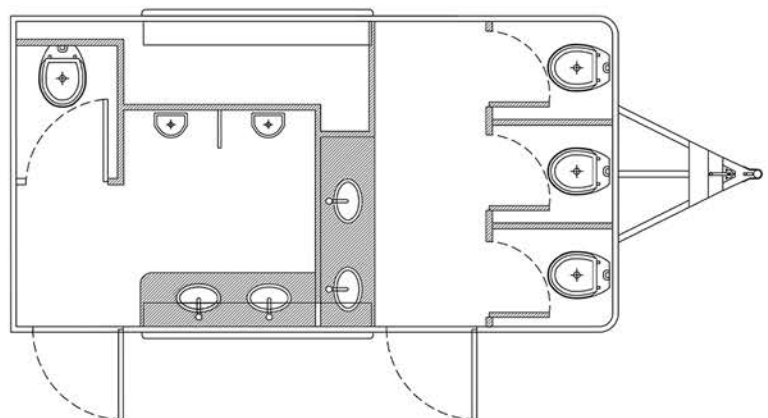

THE WOMEN'S CENTRAL SUITE

- 3 stalls with 3/4 height privacy doors
- Water-saving hands free pedal flush white ceramic china toilets
- Wall-to-wall lockable vanities
- Large shatter-proof mirrors
- Stainless steel sinks with self-closing faucets
- Soap and paper-towel dispensers
- Toilet-paper holders

Both suites feature 1-piece non skid rubber flooring and are fully climate controlled.

THE MEN'S CENTRAL SUITE

- 2 hands free urinals with privacy dividers
- 1 stall with 3/4 height privacy doors
- Water-saving hands free pedal flush white ceramic china toilet
- Wall-to-wall lockable vanities
- Large shatter-proof mirrors
- Stainless steel sinks with self-closing faucets
- Soap and paper-towel dispensers
- Toilet-paper holders

Length 16'
Fresh Water 85 gal.
Waste tank 430 gal
Approx 1,700 uses

1-877-800-TOILETS