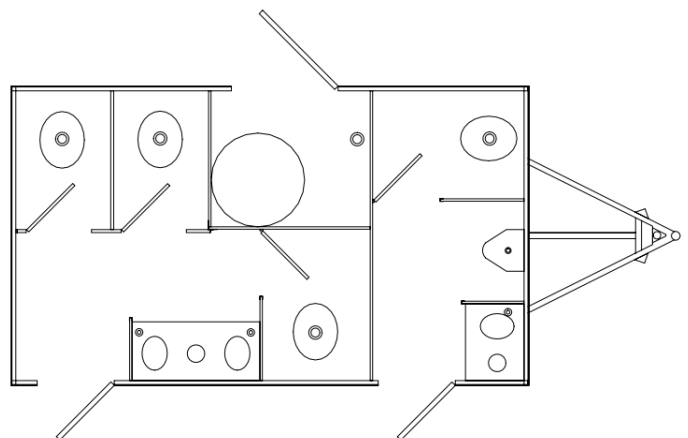

While we try to ensure accuracy, Portable Restroom Trailers reserves the right to correct any errors or misprints of photos or descriptions, or refuse any order based on an incorrect photo or description at any time. We apologize for any inconvenience should this occur with your order. Please note, due to occasional changes in manufacturing; photos, brochures, and videos may not be an exact representation of your trailer.

1-877-600-8645