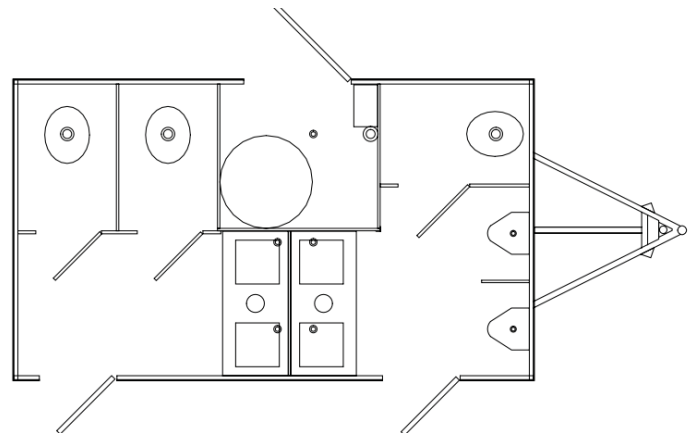

INTERIOR FEATURES

- White upgraded 510 toilets
- Double sink vanites
- Elegant marble-look solid surface countertops
- Stylish rectangular sinks with metered faucets
- Hot water
- Large shatterproof vanity mirrors

Fully climate-controlled environment maintained by roof mounted air conditioning

Also available with 3 or 4 SEASON HEAT PACKAGE!