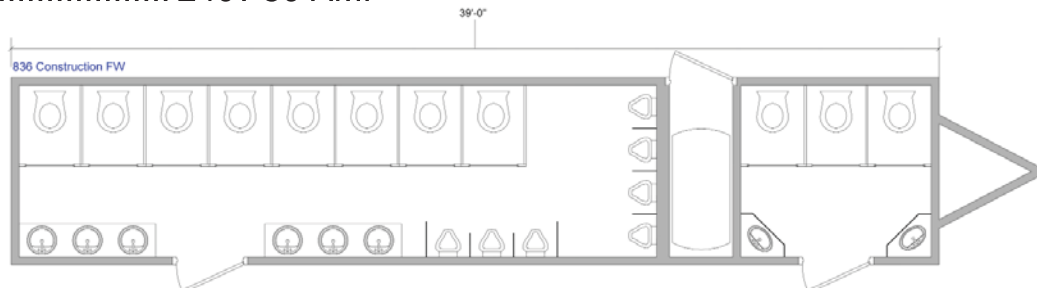

THE TRAILER IS EQUIPPED WITH:

- | | |
|--------------------------|--------------------|
| Men's suite | Women's suite |
| • 8 Private stalls | • 3 Private stalls |
| • 7 Urinals | • 2 corner sinks |
| • 3 Triple sink vanities | |

DURABLE AND EASILY MAINTAINED!

- Length..... 39 ft
- Fresh Water Tank 400 gal
- Waste Tank 1400 gal
- Water Heater On demand
- Power Supply: 240v 50 AMP

Fully climate-controlled environment maintained by air conditioning and 4 Season Heat
 Also equipped with Hot Water Hand Wash