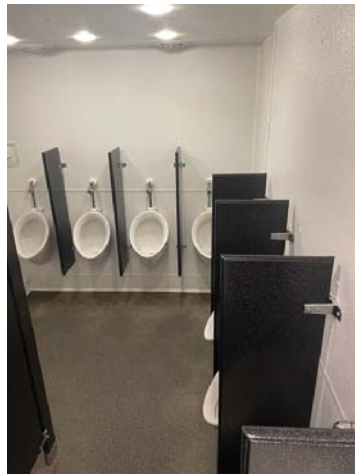

Commercial Series

EXTRA LARGE

Whatever Your Event
PORTABLE RESTROOM TRAILERS, LLC
Mobile Restroom Trailers
 We Have The Right Solution

MOSTLY MALE

EXTRA LARGE COMMERCIAL RESTROOM TRAILER RENTAL

Perfect for high traffic events or semi-permanent locations, the Extra Large Commercial Restroom Trailer Rental is built to impress! With non-slip flooring and climate controlled interior, your guests will have a comfortable and memorable experience.

THE TRAILER IS EQUIPPED WITH:

- | | |
|--------------------------|--------------------|
| Men's suite | Women's suite |
| • 8 Private stalls | • 3 Private stalls |
| • 7 Urinals | • 2 corner sinks |
| • 3 Triple sink vanities | |

DURABLE AND EASILY MAINTAINED!

- Length..... 39 ft
- Fresh Water Tank 400 gal
- Waste Tank 1400 gal
- Water Heater On demand
- Power Supply: 240v 50 AMP

Fully climate-controlled environment maintained by air conditioning and 4 Season Heat
 Also equipped with Hot Water Hand Wash