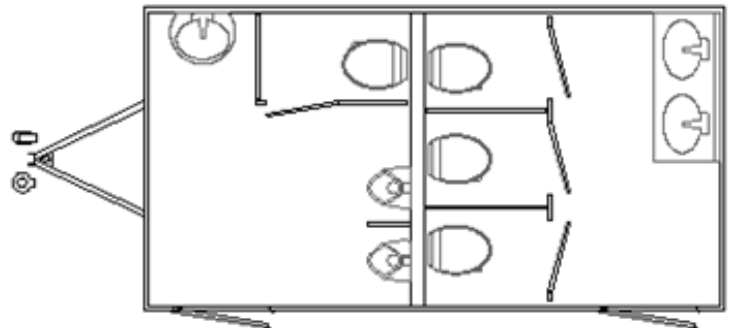

Fully climate-controlled environment maintained by roof mounted air conditioning and heat strips

Mid-size

Water Supply ..... City Water- Pressurized
Water System- Garden Hose

Power Supply .....(1-4) 120 v 20 amp