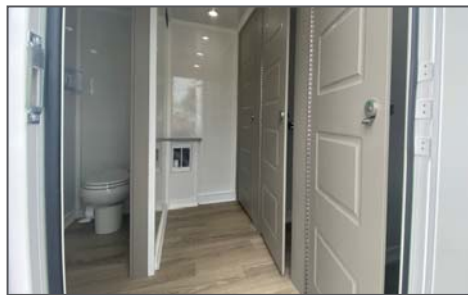

Whatever Your Event

PORTABLE RESTROOM TRAILERS, LLC

portablerestroomtrailers.com

We Have The Right Solution

Tradewind Series

9 STATION