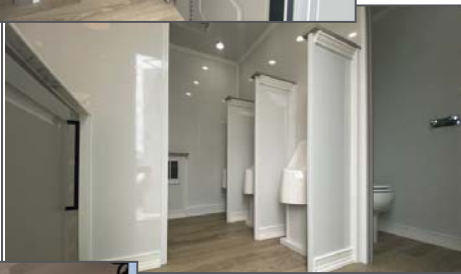

Whatever Your Event

PORTABLE RESTROOM TRAILERS, LLC

portablerestroomtrailers.com

We Have The Right Solution

Tradewind Series

9 STATION