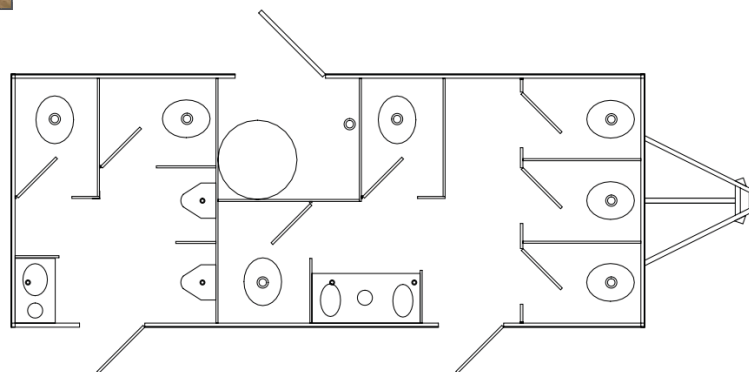

INTERIOR FEATURES

- White upgraded 510 toilets
- Double sink vanites
- Elegant marble-look solid surface countertops
- Stylish rectangular sinks with metered faucets
- Hot water
- Large shatterproof vanity mirrors

Fully climate-controlled environment maintained by roof mounted air conditioning

Also available with 3 or 4 SEASON HEAT PACKAGE!

- Length..... 21 ft
- Fresh Water Capacity..... 200 gal
- Hot Water Heater..... Yes
- Waste Tank ..... 750 gal
- Water Supply: City Water- Pressurized Water System- Garden Hose
- Power Supply/Cords: (3-5) 30 amp cords