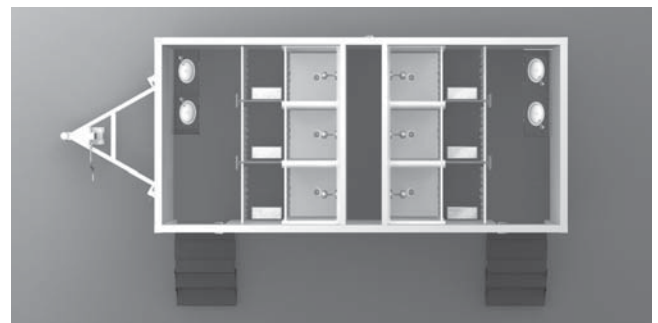

While we try to ensure accuracy, Portable Restroom Trailers reserves the right to correct any errors or misprints of photos or descriptions, or refuse any order based on an incorrect photo or description at any time. We apologize for any inconvenience should this occur with your order. Please note, due to occasional changes in manufacturing; photos, brochures, and videos may not be an exact representation of your trailer.

1-877-600-8645