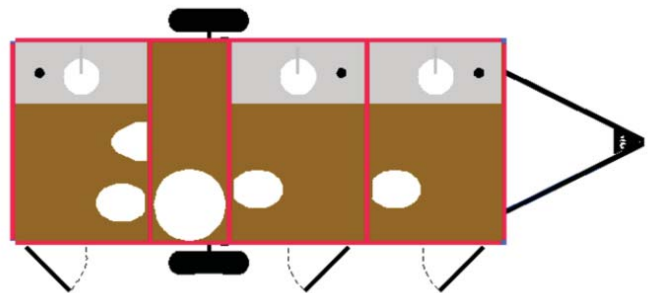

SUITE FEATURES

- Pedal flush china toilet
- Waterless urinal (men's suite)
- Mirror
- Single sink vanity with china vessel sink and electronic faucet-With *Hot Water Hand Wash*
- Designer vinyl flooring
- Paper towel and toilet paper dispensers

Fully climate-controlled environment maintained by roof mounted 13.5 air conditioning and 3 season heat package

Available with 4 Season Heat Package

**ALL STEEL CONSTRUCTION
SOLID ONE PIECE ALUMINUM ROOF
SMOOTH ALUMINUM EXTERIOR
ALUMINUM WHEELS
LED LIGHTING THROUGHOUT**