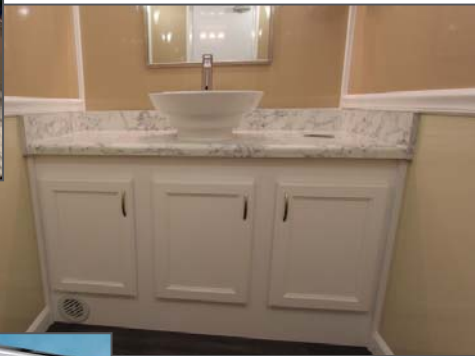

STEREO WITH BLUETOOTH