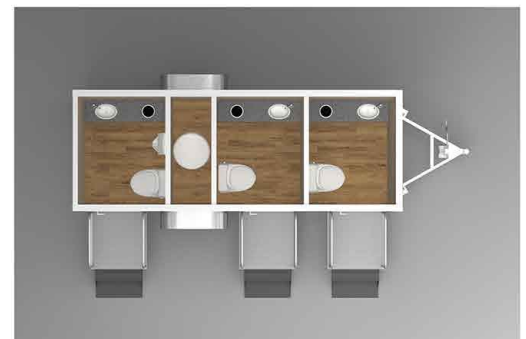

PORTABLE RESTROOM TRAILERS, LLC

Mobile Restroom Trailers

Provide your guests with LUXURY!

2 women's suites and 1 men's suite, each with a separate entrance.

Cabo 3 STATION

The Designer Cabo 3 Station Portable Restrooms Trailers is built to handle a crowd in a compact size.

INTERIOR

- Shatterproof mirrors
- Soap dispensers
- Ceramic pedal flush water-saving toilets
- Metered faucets
- Ceramic auto flush urinal (men's)
- Toilet tissue holders
- In-counter wastebasket
- Sanitary supply receptacle (women's)
- Paper towel dispensers
- Lockable vanity with coordinating solid surface counter tops
- 1 Piece tile design vinyl flooring

EXTERIOR

- Automatic door closers
- Occupancy lighting
- 1 Piece aluminum roof
- Screwless exterior
- Porch lights at all entry doors
- 3" quick connect waste tank access valve
- 1" wash out plug
- Fresh water hook up
- 15 amp receptacle
- Roof mounted air conditioner
- Insulated walls and ceiling
- 3 Year frame and structural warranty
- 14 exterior colors available – By order only

Enjoy the comfort of a fully climate-controlled environment maintained by air conditioning and heat strips!

- Exterior Color: Champagne
- Box Length: 16'
- Overall length: 18'
- Fresh Water Tank: 125 gal
- Waste Tank: 500 gal
- Water Supply: Garden Hose-City Water