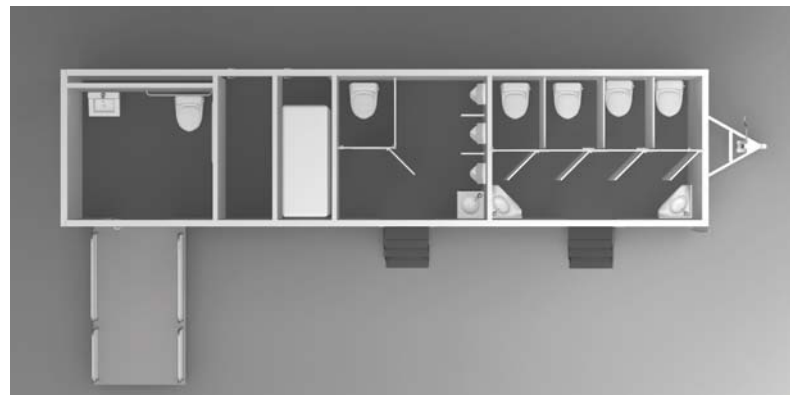

MENS SUITE

- 1 Private stall with white china flush toilets
- 3 Urinals
- 1 Corner sink
- Mirror

THE ADA SUITE

- Flushable china toilet
- Accessible sink
- Shatterproof mirror
- Assistance grab rails
- 360-degree wheelchair turn radius

- Length..... 33 ft
- Width 8 ft
- Water Heater yes
- Fresh Water Capacity..... 300 gal
- Waste Tank800 gal
- Curb Weight 14670 lbs
- Power Supply/Cords .(1-4) 120 v 30 amp - Will vary by season and length of use