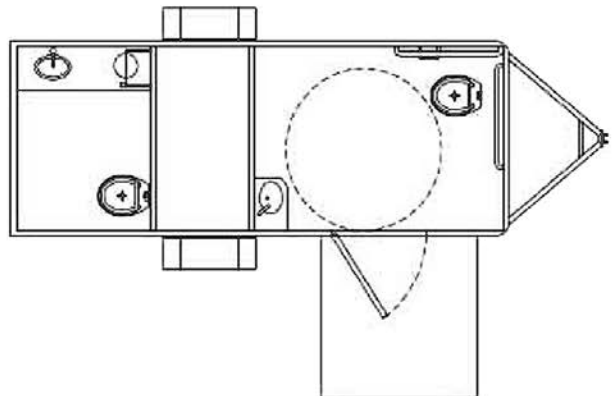

The floor plan includes 1 standard Unisex suite and 1 ADA Unisex suite, each with a separate entrance

Length 16 ft

Fresh Water Capacity 125 gal

Waste Tank (1100 flushes) 382 gal

Power Supply: (1) 120/30

1-877-600-TOILETS