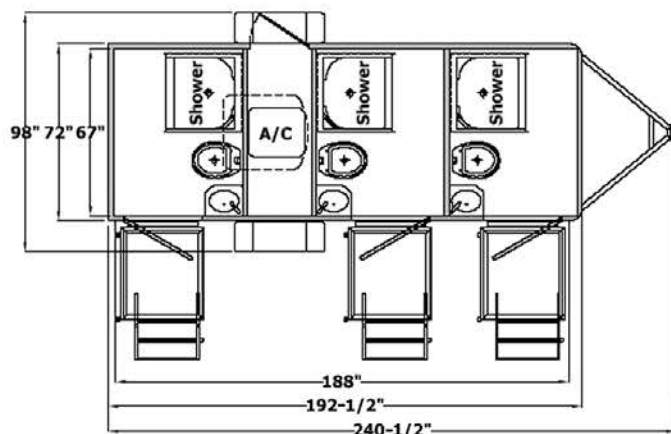

Exterior Color: White
 Length: 16'
 Water Supply: City Water - Direct Connect
 Fresh Water Tank: 125 gal
 Waste Tank: 300 gal

While we try to ensure accuracy, Portable Restroom Trailers reserves the right to correct any errors or misprints of photos or descriptions, or refuse any order based on an incorrect photo or description at any time. We apologize for any inconvenience should this occur with your order. Please note, due to occasional changes in manufacturing; photos, brochures, and videos may not be an exact representation of your trailer.