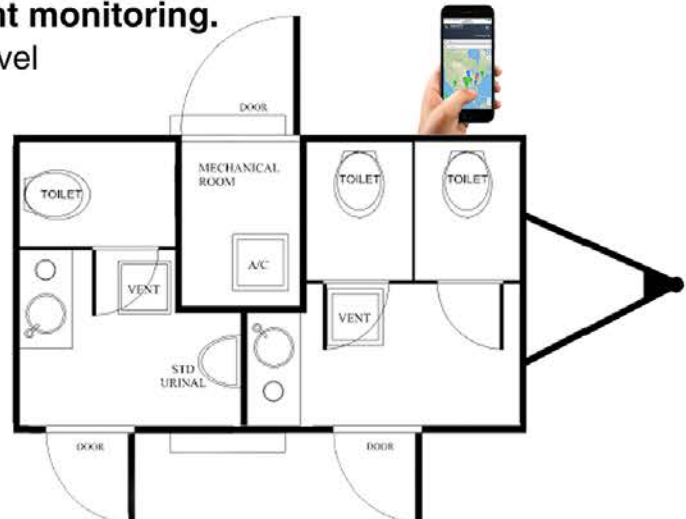

- Espresso water-resistant cabinetry
- Private stalls
- Porcelain sinks
- Metered faucets
- Solid surface countertops
- Large mirrors
- Lockable base cabinets
- Porcelain, pedal flush toilets

- Women's
 - 2 private stalls
 - 1 vanity
- Men's
 - 1 private stall
 - 1 water less urinals
 - 1 vanity

Environmentally controlled with air conditioning and heat strips. Arctic package available.

Get electronic notifications on your mobile device for efficient monitoring.

- Fresh water tank level
- Waste tank level
- Disconnection of electric service
- Inside temperature