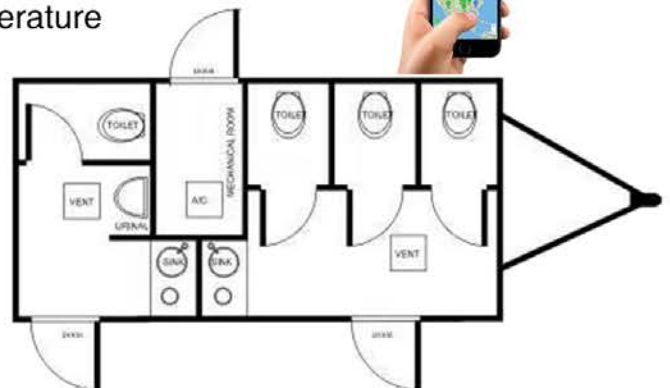

Women's  
 3 private stalls  
 1 vanity  
 Men's  
 1 private stalls  
 1 water less urinals  
 1 vanity

*Environmentally controlled with air conditioning and heat strips.  
 Arctic package available.*

**Get electronic notifications on your mobile device for efficient monitoring.**

Fresh water tank level  
 Waste tank level  
 Disconnection of electric service  
 Inside temperature

Length: 16 ft  
 Electric Hot Water Tank: 6 gal  
 Fresh Water: 150 gal  
 Waste Tank: 560 gal