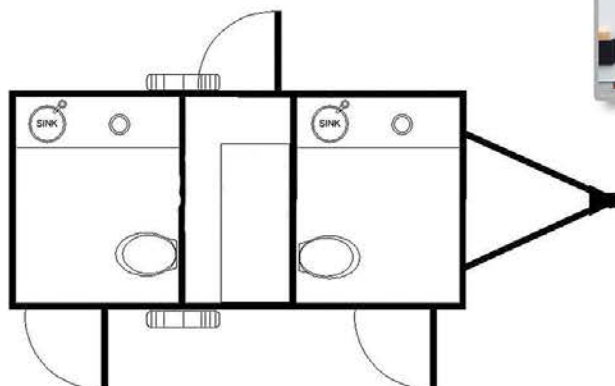

PORTABLE RESTROOM TRAILERS, LLC

Mobile Restroom Trailers

Provide your guests with LUXURY!

Classic Series 2 STATION

Easy-entry access

Custom cabinetry provides abundant storage.

Optional urinal

Exterior Color: White
 Length: 12'
 Water Supply: city - garden hose
 Fresh Water Tank: 150
 Waste Tank: 370
 Power Supply: 110 v 15 amp

This unit features one Men's and one Women's suite in an easy-to-tow model,

All restroom suites include full vanities with beautiful solid surface counter tops

SUITE FEATURES

- Hands free, pedal flush, water conserving china toilet
- Single sink
- Lockable under cabinet storage
- incounter wastebasket
- Soap & paper towel holder
- Large mirror

The fully climate-controlled environment is maintained by an oversized ducted air conditioner and basic heat.

Mechanical room provides easy access to the fresh water tank, utilities, and connections!

1-877-600-TOILETS