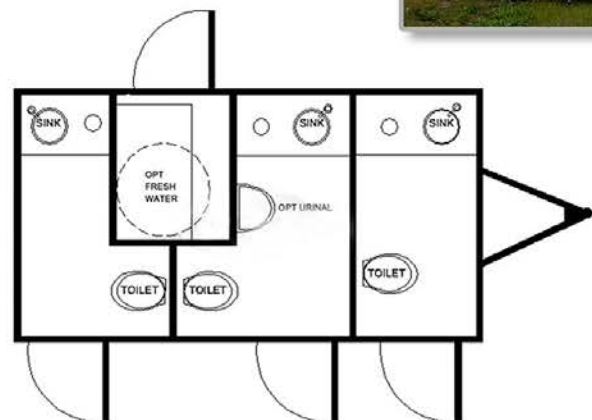

Easy-entry access

WOMEN'S 2 Suites

Water-saving china flushable toilet
Lockable vanity
Framed, shatter-proof mirror
Metered faucets

MEN 1 Suite

Water-saving china flushable toilet
Waterless urinal
Lockable vanity
Framed, shatter-proof mirror
Metered faucets

All restroom suites include full vanities with beautiful solid surface counter tops, through the counter waste baskets, soap and paper towel dispensers, and china sinks with self-closing metered faucets.

Custom cabinetry provides abundant storage.

Climate-controlled environment with roof mounted air conditioner and basic heat.

Exterior Color: White
Length: 16'

Water Supply: City Water- Pressurized Water System- Garden Hose
Fresh Water Tank: 100 gal
Waste Tank: 440 gal
Power Supply: mult-110/20