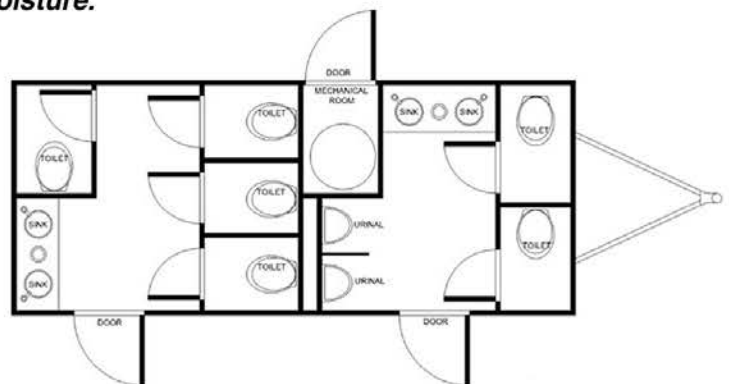

Get electronic notifications on your mobile device for efficient monitoring.

Powered roof vents provide excellent ventilation when air conditioning is not required.

Non-wood floor will not rot, swell, or retain moisture and odors.

Seamless, and non-wood, interior walls are easy to clean and resist moisture.

- Fresh Tank: 200 gallons
- Waste Tank: 865 gallons
- 6 gallon hot water tanks - use (2) 120 volt 20 amp cords with arctic - (4) 120 volt 20 amp cords