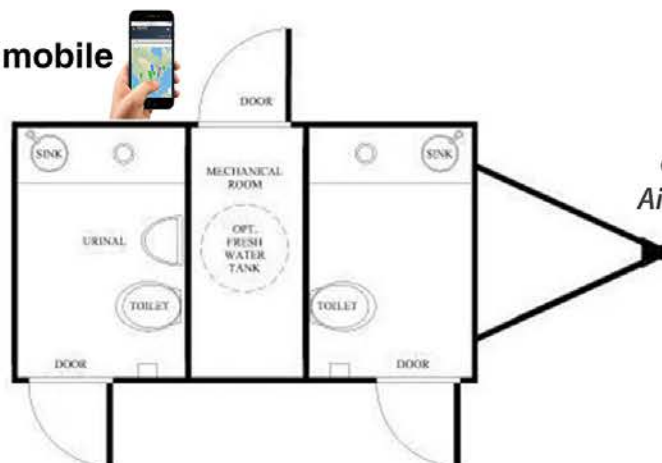

### WOMEN'S SUITE

- White ceramic china flushable toilet
- Single sink vanity
- Large shatter-proof vanity mirror

### MEN'S SUITE

- White ceramic china flushable toilets
- Urinal
- Single sink vanity
- Shatter-proof vanity mirror

**2-tone Carmel Sunset interior**

Backsplash

### FEATURES

- Modern, high-end finishes
- Soft, ambient lighting
- Vanities
- Metered designer faucets
- Hot-water hand wash
- Soap dispensers
- Solid surface Crème Pebble countertops
- Deluxe interior and exterior lighting package
- Designer, rich wood tone, plank vinyl flooring

*The Luxury Series Key West Sunset line of restroom trailers are built with the highest quality construction.*

**Get electronic notifications on your mobile device for efficient monitoring.**

- Fresh water tank level
- Waste tank level
- Disconnection of electric service
- Inside temperature