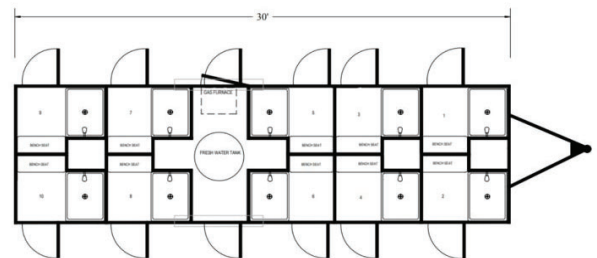

The easy-to-use fiberglass showers include a small changing area with lockable door, clothes hook and small corner seat. Also included is a single lever faucet for easy temperature control and a shower germicide protected mat.

Both suites include a common area with double sink vanities complete with coordinating countertops and flooring.

Fully climate-controlled environment maintained by air conditioning and heat strips!

Get electronic notifications on your mobile device for efficient monitoring. (option varies per unit)

ALSO AVAILABLE WITH 3 OR 4 SEASON PACKAGE

The spacious floor plan includes 1 Women's and 1 men's central suites with separate entrances

- Length..... 36 ft
- Fresh Water..... 200 gal
- Water Supply City Water-Garden Hose
- Waste Tank 1200 gal
- Water Heater On-Demand LP gas
- Power Supply:(1-6) 120/30