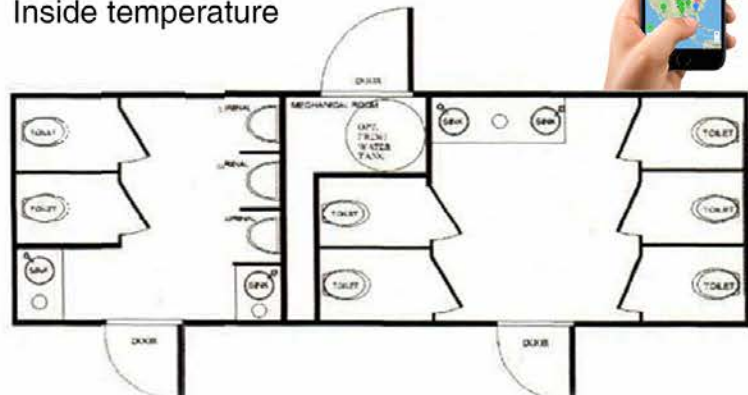

PORTABLE RESTROOM TRAILERS, LLC

Mobile Restroom Trailers

Provide your guests with LUXURY!

Calypso 10 STATION

The Calypso portable restroom trailer is as attractive as it is durable and easy to maintain.

Features:

Private stalls
 Porcelain sinks
 Metered faucets
 Solid surface countertops
 Large mirrors
 Lockable base cabinets
 Porcelain, pedal flush toilets

Women's
 5 private stalls
 1 double vanity

Men's
 2 private stalls
 3 water less urinals
 2 single vanities

*Environmentally controlled with air conditioning and heat strips.
 Arctic package available.*

Get electronic notifications on your mobile device for efficient monitoring.

Fresh water tank level
 Waste tank level
 Disconnection of electric service
 Inside temperature