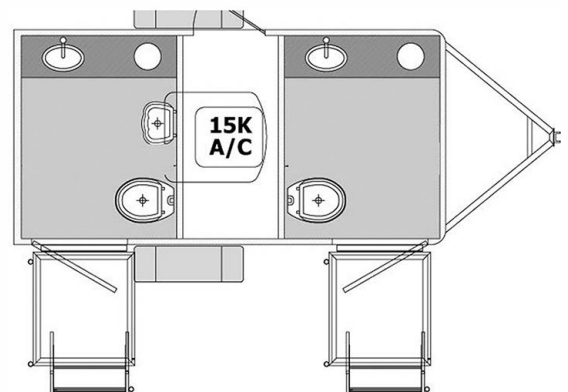

### ALSO AVAILABLE WITH

- 2 or 3 Season Package
- Hot Water Hand Wash

- Exterior Color: Champagne
- Box Length: 12'
- Overall length: 16'
- Fresh Water Tank: 125 gal
- Waste Tank: 370 gal
- Water Supply: Garden Hose-City Water