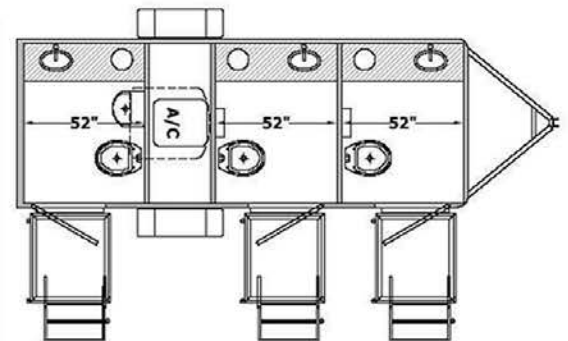

**Enjoy the comfort of a fully climate-controlled environment maintained by air conditioning and heat strips!**

- Exterior Color: Champagne
- Box Length: 16'
- Overall length: 18'
- Fresh Water Tank: 125 gal
- Waste Tank: 500 gal
- Water Supply: Garden Hose-City Water