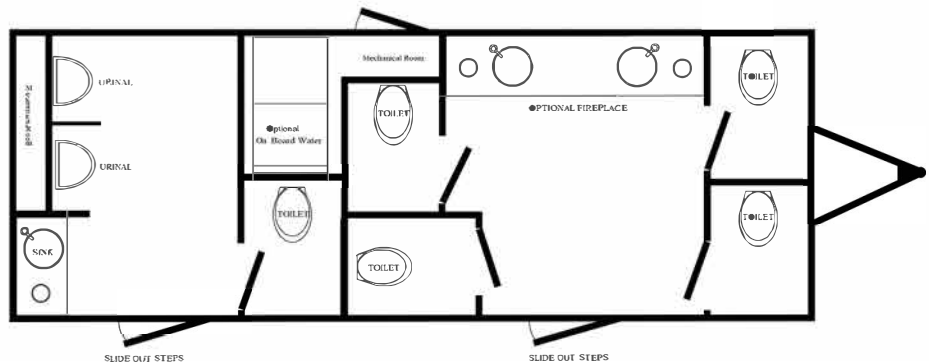

Exterior Color: White
Length: 24'

Water Supply: City Water- Pressurized Water System- Garden Hose
Fresh Water Tank: 200 gal
Waste Tank: 680 gal
Power Supply: 120/20